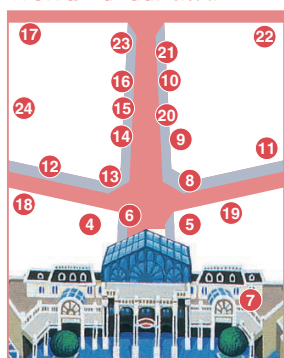

Tokyo Disneyland® SHOPS & RESTAURANTS

World Bazaar

Shops

- 4 World Bazaar Confectionery
- 5 Grand Emporium
- 6 Main Street Daily
- 7 Camera Center PE
- 8 Town Center Fashions
- 9 Harrington's Jewelry & Watches
- 10 Pastry Palace
- 11 Toy Station
- 12 Magic Shop
- 13 House of Greetings
- 14 Silhouette Studio
- 15 The Disney Gallery
- 16 Disney & Co.
- 17 The Home Store HD

PE Digital Photo Express
HD Home Delivery Service
 Also available at shops marked with HD.

World Bazaar MAP

Restaurants

- 18 Eastside Cafe PS
- 19 Center Street Coffeehouse
- 20 Restaurant Hokusai PS
- 21 Ice Cream Cones
- 22 Sweetheart Cafe
- 23 Refreshment Corner
- 24 Great American Waffle Company

Critter Country

Shops

- 3 Hoot & Holler Hideout
- 4 Splashdown Photos

Restaurants

- 5 Grandma Sara's Kitchen
- 6 Rackety's Raccoon Saloon

Fantasyland

Shops

- 12 Fantasy Gifts PE
- 13 Kingdom Treasures
- 14 The Glass Slipper
- 15 Baby Mine
- 16 Harmony Faire
- 17 Pleasure Island Candies
- 18 Stromboli's Wagon
- 19 Pooh Corner

Restaurants

- 13 Plaza Restaurant
- 14 Soft Landing (2F)
- 15 Pan Galactic Pizza Port
- 16 Tomorrowland Terrace
- 17 Space Place FoodPort
- 18 The Popping Pod
- 19 Lite Bite Satellite

Some facilities are closed depending on season, time of day, or weather.