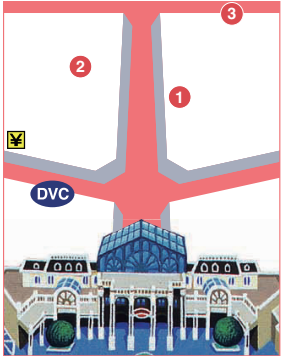

Tokyo Disneyland® ATTRACTIONS & ENTERTAINMENT

World Bazaar MAP

World Bazaar

Attractions

- 1 Penny Arcade
- 2 The Disney Gallery
- 3 Omnibus

Adventureland

Attractions

- 1 Pirates of the Caribbean*
- 2 Jungle Cruise
- 3 Western River Railroad
- 4 Swiss Family Treehouse
- 5 The Enchanted Tiki Room: Stitch Presents "Aloha E Komo Mai!"

Live Entertainment Venues

- B Plaza Pavilion Bandstand

Disney Resort Line
Tokyo Disneyland Station

Critter Country

Attractions

- 1 Splash Mountain **FP***
- 2 Beaver Brothers Explorer Canoes*

Fantasyland

Attractions

Toontown

Attractions

- 1 Roger Rabbit's Car Toon Spin*
- 2 Minnie's House
- 3 Chip'n Dale's Treehouse
- 4 Gadget's Go Coaster*
- 5 Donald's Boat
- 6 Goofy's Paint 'n' Play House
- 7 Toon Park

Character Greeting